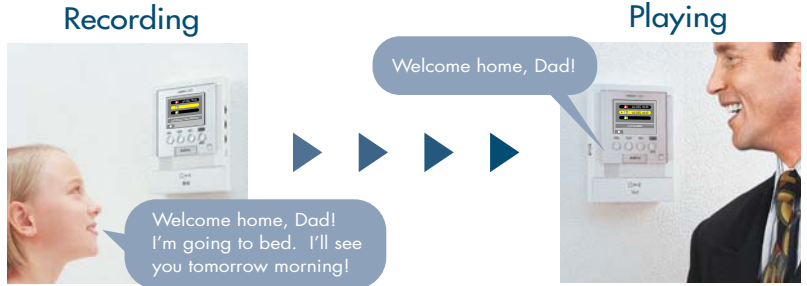

8 shots / picture

Record

• Automatic Recording

Works anytime - even when you're away.

Starts recording when the CALL button on the Video Door Station is pressed.

• Manual Recording

Whenever you like!

Starts recording by pressing the REC button when monitoring or talking to the visitor.

Play

• **Plays 8 shots continuously so that you can see them as a moving image. Pausing and frame-by-frame playing are also available.**

Both the manual recording of visitors and the playback of recorded images can be controlled on Master and Sub Inside Stations.

Take advantage of the new Voice Memo feature to stay in touch with your family.

Easily record and playback a short message for a loved one or a reminder for yourself using the Voice Memo feature.

Up to 3 Voice Memos for internal use can be recorded (maximum of approx. 15 seconds / memo).