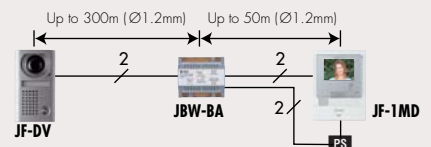

SUB STATION

JF-1SD

(*) Room-to-room communication is not available.

JBW-BA Long distance adaptor

- Extends wiring distance to video monitors from 100m up to 350m.

Use specified cable for JBW-BA.

- Ø1.0mm to Ø1.2mm
- Insulation: PE (polyethylene) (never PVC)