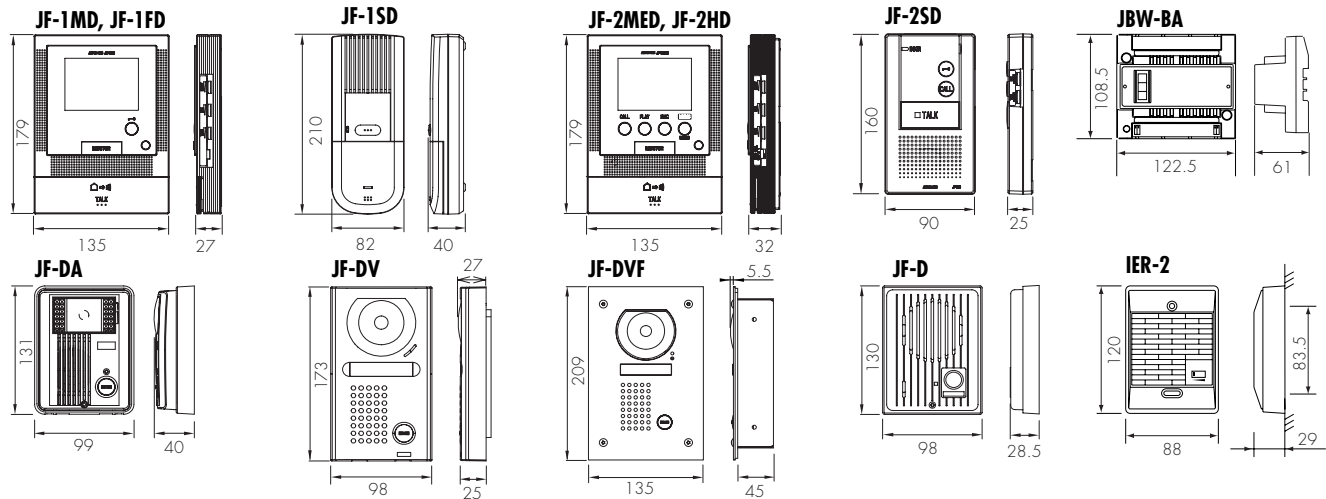

CAMERA POSITION & IMAGE VIEW AREA

The camera angle can be adjusted to 3 levels (JF-DA only)

Image view area (JF-DV, JF-DVF, JF-DA)

JF-DV, JF-DA, JF-DVF

JF-DA only

JF-DA only

UNIT DIMENSIONS

SPECIFICATIONS