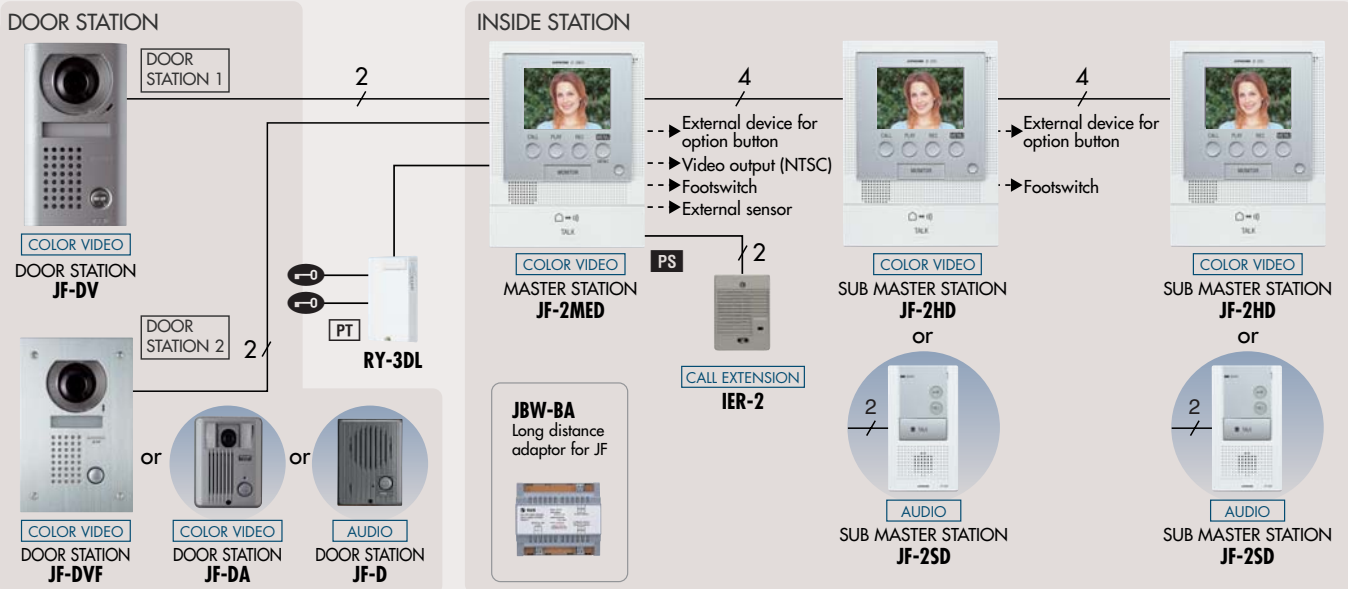

PS : Power supply PS-1820S, PS-1820UL, PS-1820, PS-1810DIN PT : AC transformer