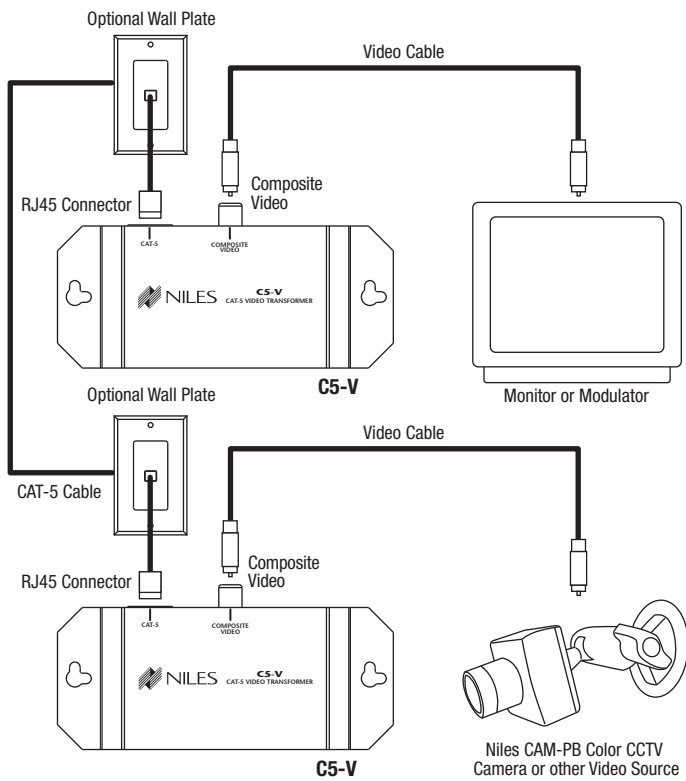

INSTALLATION

1. Turn off all power to equipment prior to installation.
2. Make all CAT-5 connections using the components shown in the diagram below.
3. Do not share any other signals on the CAT-5 cable other than the signals being extended by the CAT-5 baluns.
4. Terminate all cables as straight through T-568A terminations.
5. Using the appropriate interconnect cables connect both the source and the destination equipment to the CAT-5 baluns.
6. Once all connections have been made you may power on the equipment again.

C5-V Balun Connection Diagram

LIMITED WARRANTY

Niles Audio Corporation ("NILES") warrants its passive products (those not requiring AC or battery power) to the original purchaser to be free of manufacturing defects in material and workmanship for a period of ten years from the date of purchase.

This Warranty is subject to the following additional conditions and limitations. The Warranty is void and inapplicable if NILES deems that the product has been used or handled other than in accordance with the instructions provided by the manufacturer, including but not limited to damage caused by accident, mishandling, improper installation, abuse, negligence, or normal wear and tear, or any defect caused by repair to the product by anyone other than NILES or an authorized NILES dealer.

To obtain warranty service, take the unit to the nearest authorized NILES dealer, who will test the product and if necessary, forward it to NILES for service. If there are no authorized NILES dealers in your area, you must write to NILES and include your name, model and serial number of your unit, along with a brief description of the problem. A factory Return Authorization Number will be sent to you. **DO NOT RETURN ANY UNIT WITHOUT FIRST RECEIVING WRITTEN AUTHORIZATION AND SHIPPING INSTRUCTIONS FROM NILES.**

If the above conditions are met, the purchaser's sole remedy shall be to return the product to NILES, in which case NILES will repair or replace, at its sole option, the defective product without charge for parts or labor. NILES will return a unit repaired or replaced under warranty by shipping same by its usual shipping method from the factory (only) at its expense within the United States of America. **THERE ARE NO OTHER WARRANTIES, INCLUDING WITHOUT LIMITATION, EITHER EXPRESS OR IMPLIED WARRANTIES OF MERCHANTABILITY OR FITNESS FOR A PARTICULAR PURPOSE, WITH RESPECT TO THE PRODUCT.**

REPAIR OR REPLACEMENT AS PROVIDED UNDER THIS WARRANTY IS THE EXCLUSIVE REMEDY OF THE CONSUMER/PURCHASER. NILES SHALL NOT BE RESPONSIBLE FOR ANY INCIDENTAL OR CONSEQUENTIAL DAMAGES EXCEPT TO THE EXTENT PROVIDED (OR PROHIBITED) BY APPLICABLE LAW.

Some states do not allow the exclusion or limitation of incidental or consequential damages, so the above limitation may not apply to you. This warranty gives you specific legal rights, and you may also have other rights which vary from state to state.

For the name of your nearest authorized NILES dealer contact:
NILES AUDIO CORPORATION, P.O. BOX 160818, Miami, Florida 33116-0818.

Please fill in your product information and retain for your records.

Model **C5-V** Serial No. _____ Purchase Date _____

CAT-5 BALUNS AVAILABLE FROM NILES